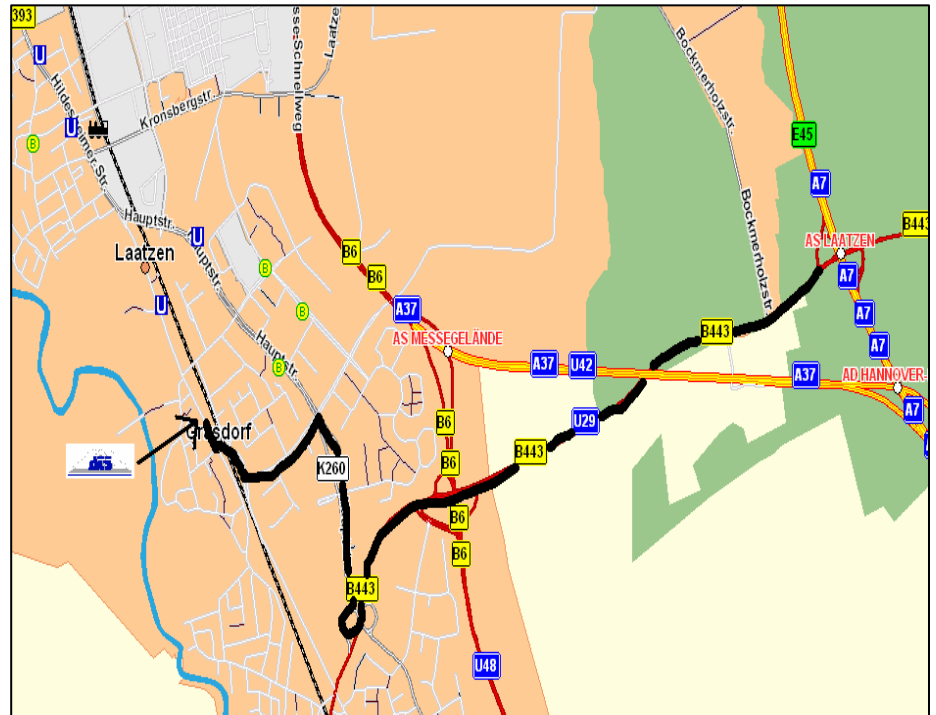

Route Auto

A7 exit Laatzen, drive on the B443 in the direction of Laatzen,
exit Laatzen turn into the Erich von Panitz Straße and drive on in the direction of Laatzen,
turn left at the traffic lights and drive into the Würzburger Straße,
at the end of the street turn left and drive into the Hildesheimer Straße,
house no. 206 is situated on the left side of the street shortly behind the railway bridge, opposite
of Riesenkamp Elektrotechnik